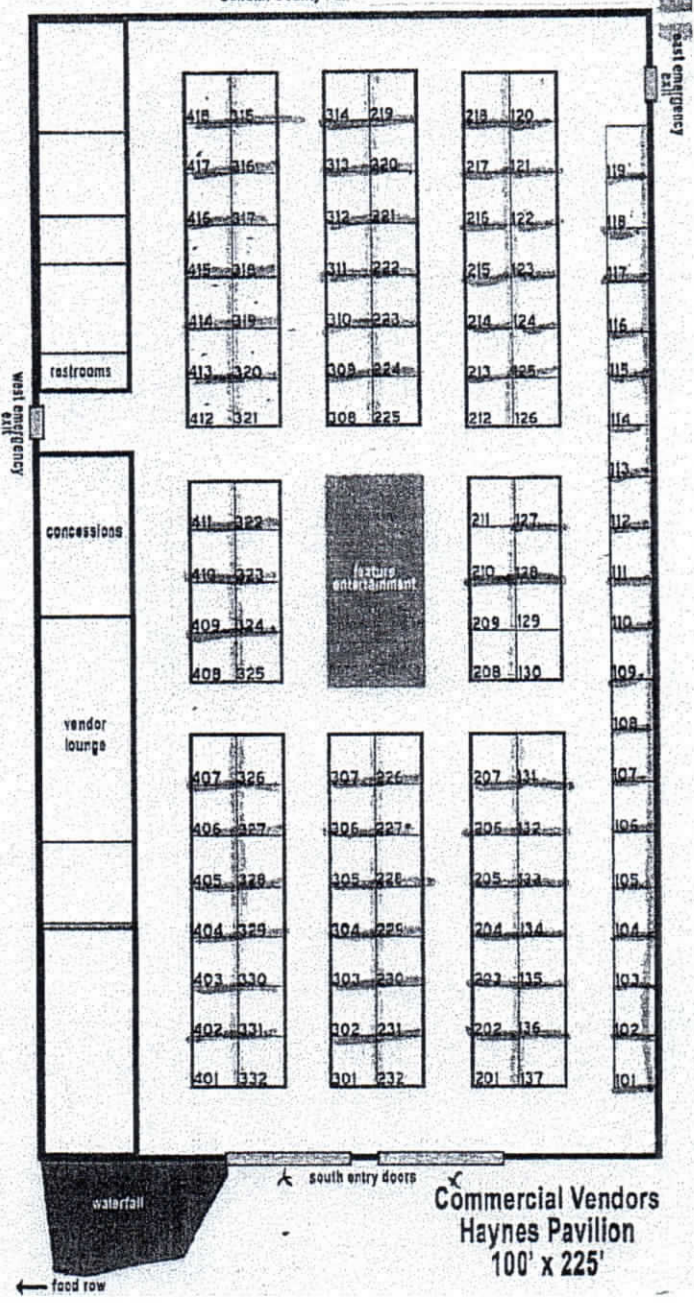

Rocky Mountain Shows  
 605 Coulee Drive  
 Bozeman, MT 59718

Gallatin County Fair

For more information call: **Jim** 406-580-4122 Cell

EMAIL: [rockymountainshows@gmail.com](mailto:rockymountainshows@gmail.com)